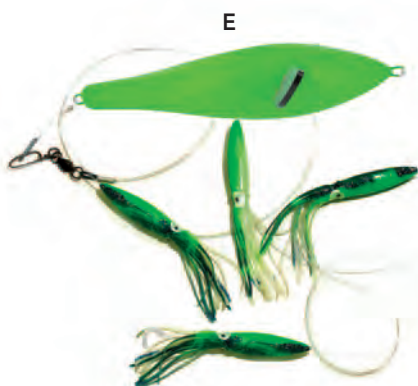

FISHERMAN'S OUTFITTER

Custom Daisy Chains

BEST SELLERS

THE NEW CUSTOM OUTFITTER BIRD DAISY CHAINS are a very popular lure that is used world wide. The 13" bird daisy chains are made with a 13" bird and 13" squids. The 7" bird daisy chains are made with 7" birds and 9" squids. These daisy chains create lots of commotion in the water and will attract fish all day long.

CUSTOM DAISY CHAINS

KEY ITEM	DESCRIPTION	PRICE
A FOMPCDC	Outfitter Marauder Pin Chaser	$159.99
OUTFITTER 13" Bird, 13" Squid Daisy Chains		
B FOBDCR-13	Outfitter Rainbow 13" Bird, 13" Squid Daisy Chain	$109.99
C FOBDCBL-13	Outfitter Blue 13" Bird, 13" Squid Daisy Chain	$109.99
D FOBDCB-13	Outfitter Black 13" Bird, 13" Squid Daisy Chain	$109.99
E FOBDCGR-13	Outfitter Green 13" Bird, 13" Squid Daisy Chain	$109.99
F FOBDCBS-13	Outfitter Brown Shrimp 13" Bird, 13" Squid Daisy Chain	$109.99
OUTFITTER 7" Bird, 9" Squid Daisy Chains (not shown)		
G FOBDCR-7	Outfitter Rainbow 7" Bird, 9" Squid Daisy Chain	$69.99
H FOBDCRED-7	Outfitter Red 7" Bird, 9" Squid Daisy Chain	$69.99
I FOBDCBL-7	Outfitter Blue 7" Bird, 9" Squid Daisy Chain	$69.99
J FOBDCB-7	Outfitter Black 7" Bird, 9" Squid Daisy Chain	$69.99
K FOBDCGR-7	Outfitter Green 7" Bird, 9" Squid Daisy Chain	$69.99
L FOBDCBS-7	Outfitter Brown Shrimp 7" Bird, 9" Squid Daisy Chain	$69.99