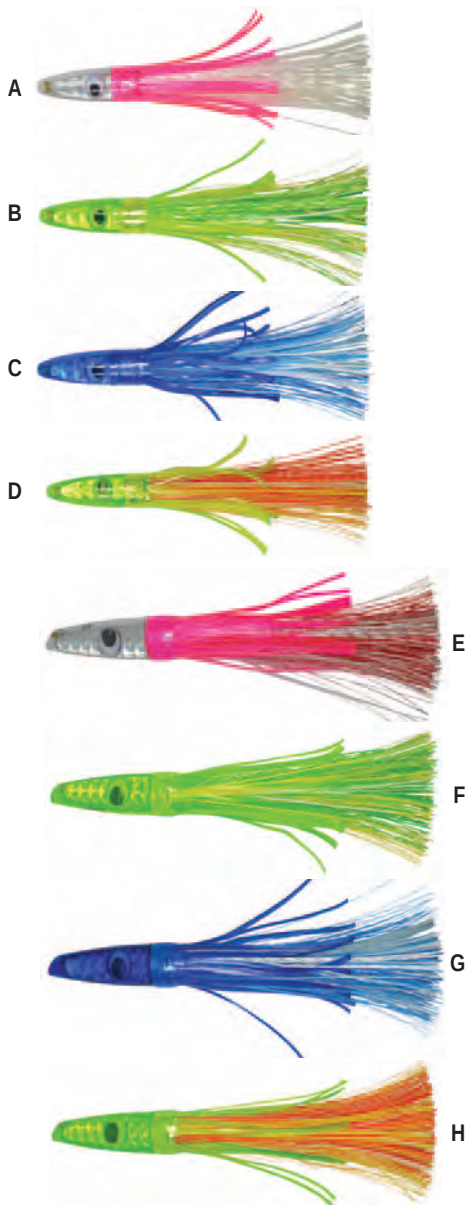

ZUKER LURES & DAISY CHAINS

A great selection of custom-rigged Daisy Chains for dorado, albacore, bigeye, yellowfin and bluefin tuna. The Zuker lures and daisy chains come in four colors, and are 6" and 8" in length.