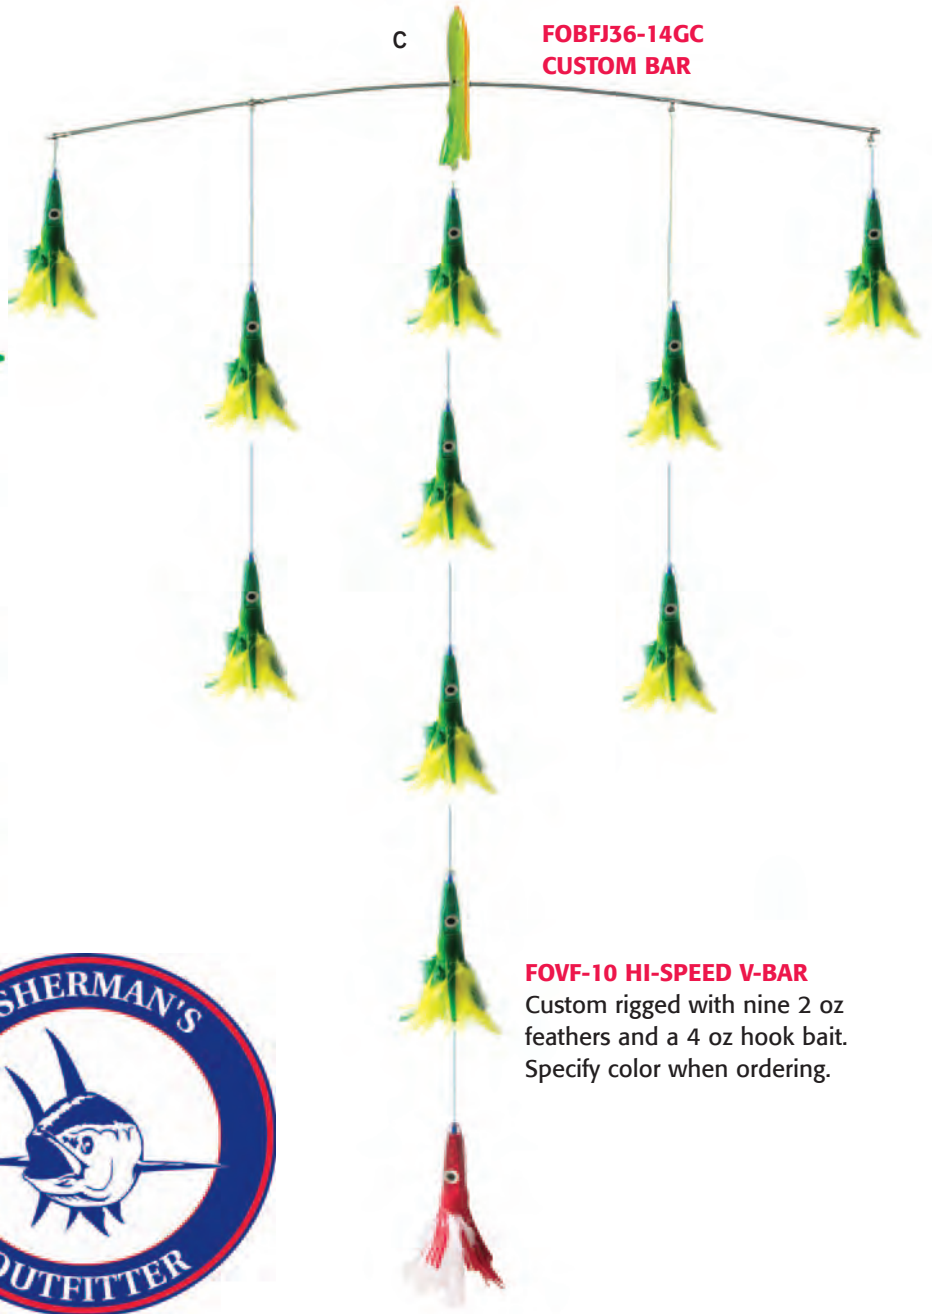

C FOBFJ36-14GC CUSTOM BAR

FOVF-10 HI-SPEED V-BAR
Custom rigged with nine 2 oz feathers and a 4 oz hook bait. Specify color when ordering.