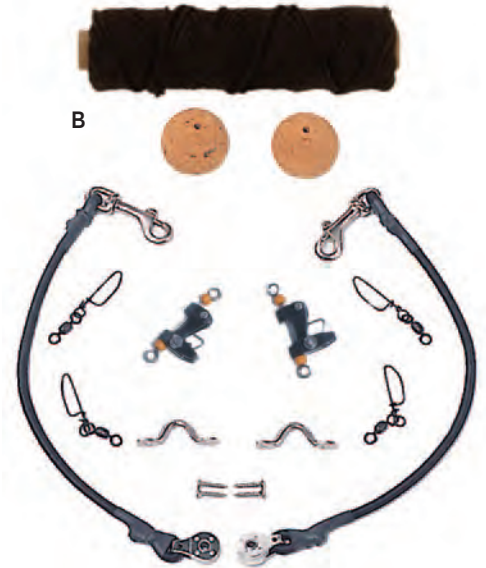

ACCESSORIES