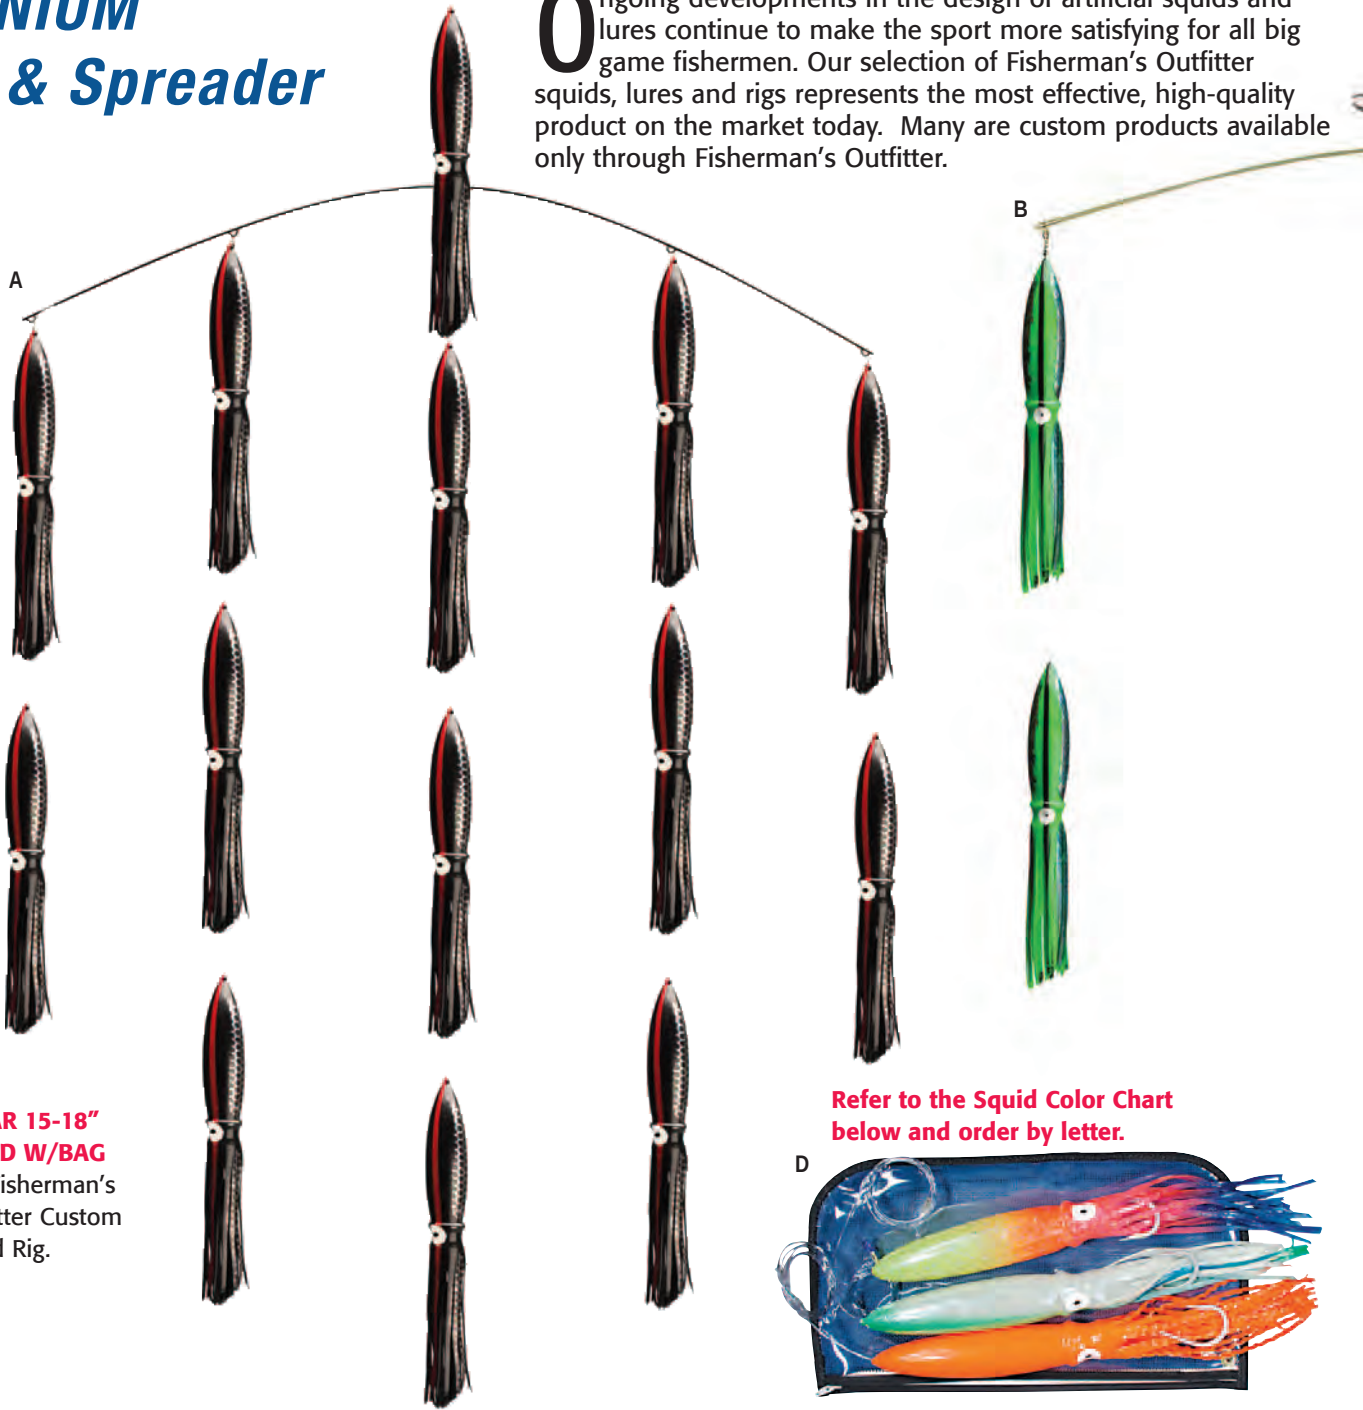

TITANIUM Bird & Spreader Bars

Ongoing developments in the design of artificial squids and lures continue to make the sport more satisfying for all big game fishermen. Our selection of Fisherman's Outfitter squids, lures and rigs represents the most effective, high-quality product on the market today. Many are custom products available only through Fisherman's Outfitter.

4' BAR 15-18" SQUID W/BAG
48" Fisherman's Outfitter Custom Squid Rig.

Refer to the Squid Color Chart below and order by letter.