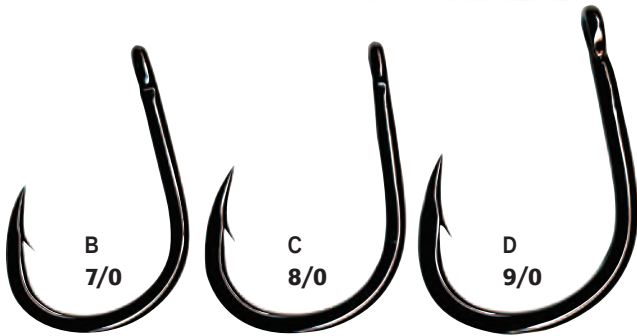

# GAMAKATSU HOOKS

**G**amakatsu's dedication to producing the highest quality fishing hook has kept these hooks at the forefront of the market. Light in weight and strong for their size, these are the best hooks to use for chumming and live bait fishing.

### LIVE BAIT CIRCLE HOOKS

have become very popular in the last year. They have become the #1 choice hook for live and dead bait fishing for tuna.

All hooks shown actual size

**Gamakatsu®**