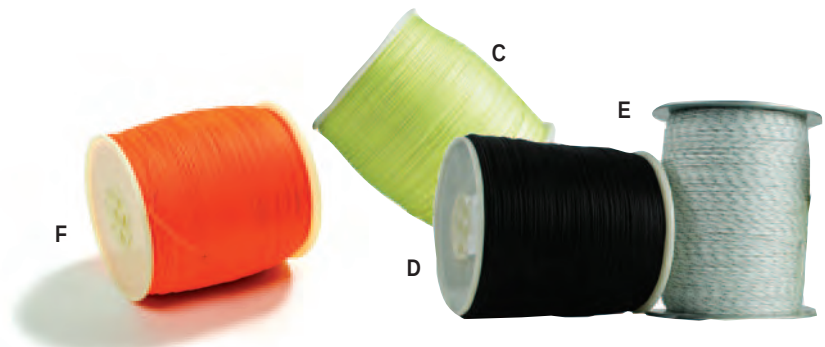

CUSTOM LINE & DACRON

C FODAC130HV	Hi Vis Dacron	130lb Test Hi-Vis Lime Green			1200yd	$224.99
D FODAC130BK	Black Dacron	130lb Test-Black			1200yd	$139.99
E FODAC130GS	Green Spot Dacron	130lb Test-White w/Green Spot			1200yd	$139.99
F FODAC130HVO	Hi Vis Dacron	130lb Test Hi-Vis Orange			1200yd	$224.99
FODAC200HV	Hi Vis Dacron	200lb Test Hi-Vis Lime Green			1200yd	$299.99
FODAC200BK	Black Dacron	200lb Test-Black			1200yd	$199.99
FODAC200GS	Green Spot Dacron	200lb Test-White w/Green Spot			1200yd	$199.99
FODAC200HVO	Hi Vis Dacron	200lb Test Hi-Vis Orange			1200yd	$299.99

KEY ITEM	MFG	DESCRIPTION	DIA	MOMOI CRIMP SZ	TEST	SPOOL SZ	PRICE
SEAGUAR FLUOROCARBON LEADER							
G SEAF130	SEAGUAR	Blue Label Fluoro	1.17	L-H	130lb	30mtr Coils	$104.99
SEAF150	SEAGUAR	Blue Label Fluoro	1.28	L-H	150lb	30mtr Coils	$104.99
SEAF180	SEAGUAR	Blue Label Fluoro	1.38	LL-SG-G	180lb	30mtr Coils	$109.99
SEAF200	SEAGUAR	Blue Label Fluoro	1.48	LL-SG-G	200lb	30mtr Coils	$114.99
SEAF220	SEAGUAR	Blue Label Fluoro	1.66	SF-F	220lb	30mtr Coils	$114.99
SEAF300	SEAGUAR	Blue Label Fluoro	1.81	E	300lb	30mtr Coils	$124.99
H SEAF100	SEAGUAR	Premier Fluoro	.91	M	100lb	25 yds	$84.99
SEAF130	SEAGUAR	Premier Fluoro	1.05	L-H	130lb	25 yds	$89.99
SEAF150	SEAGUAR	Premier Fluoro	1.15	L-H	150lb	25 yds	$94.99
SEAF170	SEAGUAR	Premier Fluoro	1.28	L-H	170lb	25 yds	$99.99
SEAF200	SEAGUAR	Premier Fluoro	1.38	LL-SG-G	200lb	25 yds	$104.99