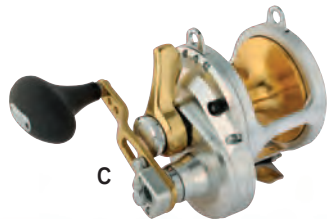

**Our live bait spinning rods are made with Calstar and Seeker blanks, along with Fuji guides and Fuji reel seats. The conventional live bait rods are made with the finest E-glass on the market today. The Cod and Grouper jigging rod is made with heavy duty E-glass that we think is the best rod for this type of fishing.**

# ROD & REEL COMBOS

| KEY ITEM                            | MFG                       | DESCRIPTION  | PRICE    |
|-------------------------------------|---------------------------|--|----------|
| <b>FISHERMAN'S OUTFITTER COMBOS</b> |                           |  |          |
| A                                   | <b>FOCOMTLD30IIA</b>      | Shimano TLD30 2-Speed Combo w/Custom 30-80 lb. Rod                               | \$784.99 |
| B                                   | <b>FOCOMTLD50IILRSA</b>   | Shimano TLD50 2-Speed LRSA Combo w/Custom 50-130 lb. Rod                         | \$894.99 |
| C                                   | <b>FOCOMTAL16II-66XH</b>  | Shimano Terez 6' 6" XH 65-200 lb. Rod with Shimano Talica 16 2-Speed Reel Combo  | \$909.99 |
| D                                   | <b>FOCOMTAL20II-66XXH</b> | Shimano Terez 6' 6" XXH 80-200 lb. Rod with Shimano Talica 20 2-Speed Reel Combo | \$999.99 |

**OTHER COMBOS ARE AVAILABLE WITH SPECIAL PRICING. PLEASE CALL US 1-800-500-TUNA**

A

**STAND-UP COMBOS**

B

C

**JIGGING/PITCH BAIT COMBOS**

**NEW**

**NEW SHIMANO TEREZ RODS**

These new Shimano Terez rods feature Spiral X + High-Power X Blanks + Heavy Duty Aluminium Reel Seats

D

A

B

C

E, F

| KEY ITEM                           | PRICE    |
|------------------------------------|----------|
| <b>SHIMANO REEL &amp; F.O. ROD</b> |          |
| A SHMTI30WLRSA                     | \$669.99 |
| E ST56HRAB30-80                    | \$519.99 |