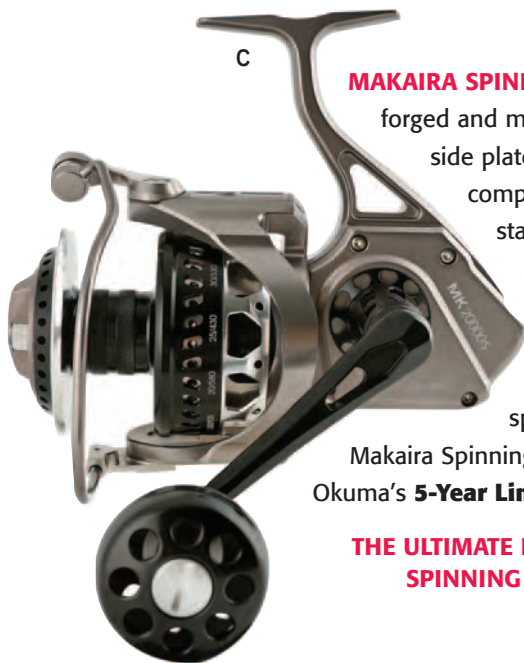

MAKAIRA SPINNING REELS combine forged and machined aluminum framing, side plates and rotor with a complete forged and machined stainless steel drive system. To maximize cranking power, Makaira Spinning Reels come either Left or Right handed retrieve. Please specify when ordering.

Makaira Spinning Reels are backed by Okuma's **5-Year Limited Warranty!**

THE ULTIMATE BIG GAME SPINNING REEL

SPECIFY COLOR WHEN ORDERING