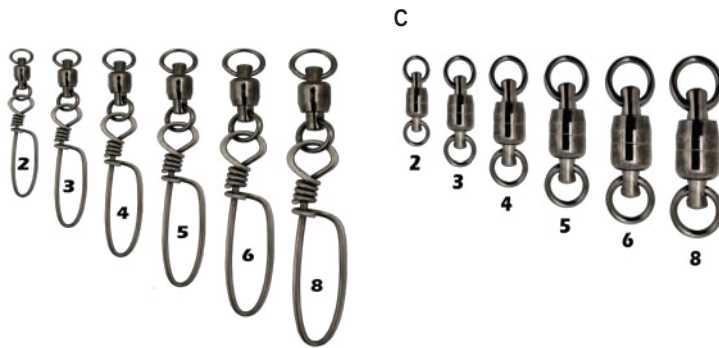

BRAID POWER PLAY 3X PRO SWIVELS

100% Stainless Steel construction with welded rings and dual-rotation ball bearing swivels, unique gun-metal black finish. Braid Power Play Swivels offer up to 3X the strength compared to brass body swivels. Snap Swivels feature super strong Tournament Snaps.

Braid Power Play 3X Pro Swivels, It's Just Better!

ITEM KEY	DESCRIPTION	COMPETITION STRENGTH	3X PRO STRENGTH	PRICE
BRAID POWER PLAY 3X PRO SNAP SWIVELS - 2 PACK				
B	BRAPP3XBB2-S 3X Pro Swivels w/ Tournament Snap- Size 2	50lb	135lb	$6.29
	BRAPP3XBB3-S 3X Pro Swivels w/ Tournament Snap- Size 3	75lb	150lb	$6.99
	BRAPP3XBB4-S 3X Pro Swivels w/ Tournament Snap- Size 4	130lb	200lb	$7.99
	BRAPP3XBB5-S 3X Pro Swivels w/ Tournament Snap- Size 5	150lb	300lb	$7.99
	BRAPP3XBB6-S 3X Pro Swivels w/ Tournament Snap- Size 6	200lb	500lb	$10.99
	BRAPP3XBB8-S 3X Pro Swivels w/ Tournament Snap- Size 8	300lb	+600lb	$19.99
BRAID POWER PLAY 3X PRO SWIVELS - 6 PACK				
C	BRAPP3XBB2 3X Pro Stainless Ball Bearing Swivels - Size 2	50lb	135lb	$14.99
	BRAPP3XBB3 3X Pro Stainless Ball Bearing Swivels - Size 3	75lb	150lb	$15.99
	BRAPP3XBB4 3X Pro Stainless Ball Bearing Swivels - Size 4	130lb	300lb	$17.99
	BRAPP3XBB5 3X Pro Stainless Ball Bearing Swivels - Size 5	150lb	400lb	$19.99
	BRAPP3XBB6 3X Pro Stainless Ball Bearing Swivels - Size 6	200lb	500lb	$22.99
	BRAPP3XBB8 3X Pro Stainless Ball Bearing Swivels - Size 8	300lb	+600lb	$35.99