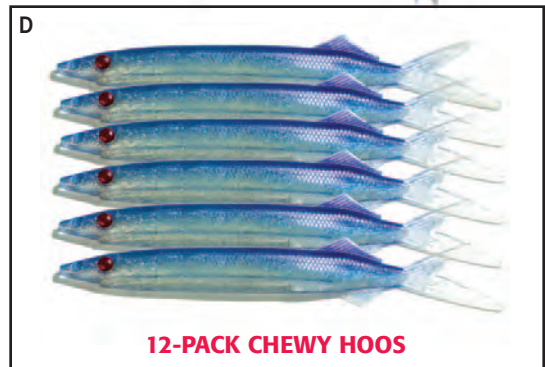

12-PACK CHEWY HOOS

CUSTOM SPREADER RIGS WITH BAGS

KEY ITEM	DESCRIPTION	PRICE
A FOBBH12-48	48" Titanium Chewy-hoo Spreader Bar w/Bird	$219.99
B FOCH12-48	48" Titanium Chewy-hoo Spreader Bar	$159.99
C FOSBGM36	36" Titanium Mini Green Machine Spreader Bar w/Bird	$249.99
D FOHSCH10-12PK	HEADSTART 12 Pack Plastic Chewy Hoos	$59.99
E FOGSCHW	Outfitter Crystal ILAND LURE Chewy-hoo, Rigged	$59.99
F FOGSCHBW	Outfitter Blue/White ILAND LURE Chewy-hoo, Rigged	$59.99
G FOGSCHGB	Outfitter Green/Blue ILAND LURE Chewy-hoo, Rigged	$59.99
H FOGSCHPW	Outfitter Pink/White ILAND LURE Chewy-hoo, Rigged	$59.99
I MMGM9	Mini Machines, Green, 9"	$12.50
J MMBM9	Mini Machines, Black Magic, 9"	$12.50
K MMRA9	Mini Machines, Rainbow, 9"	$12.50