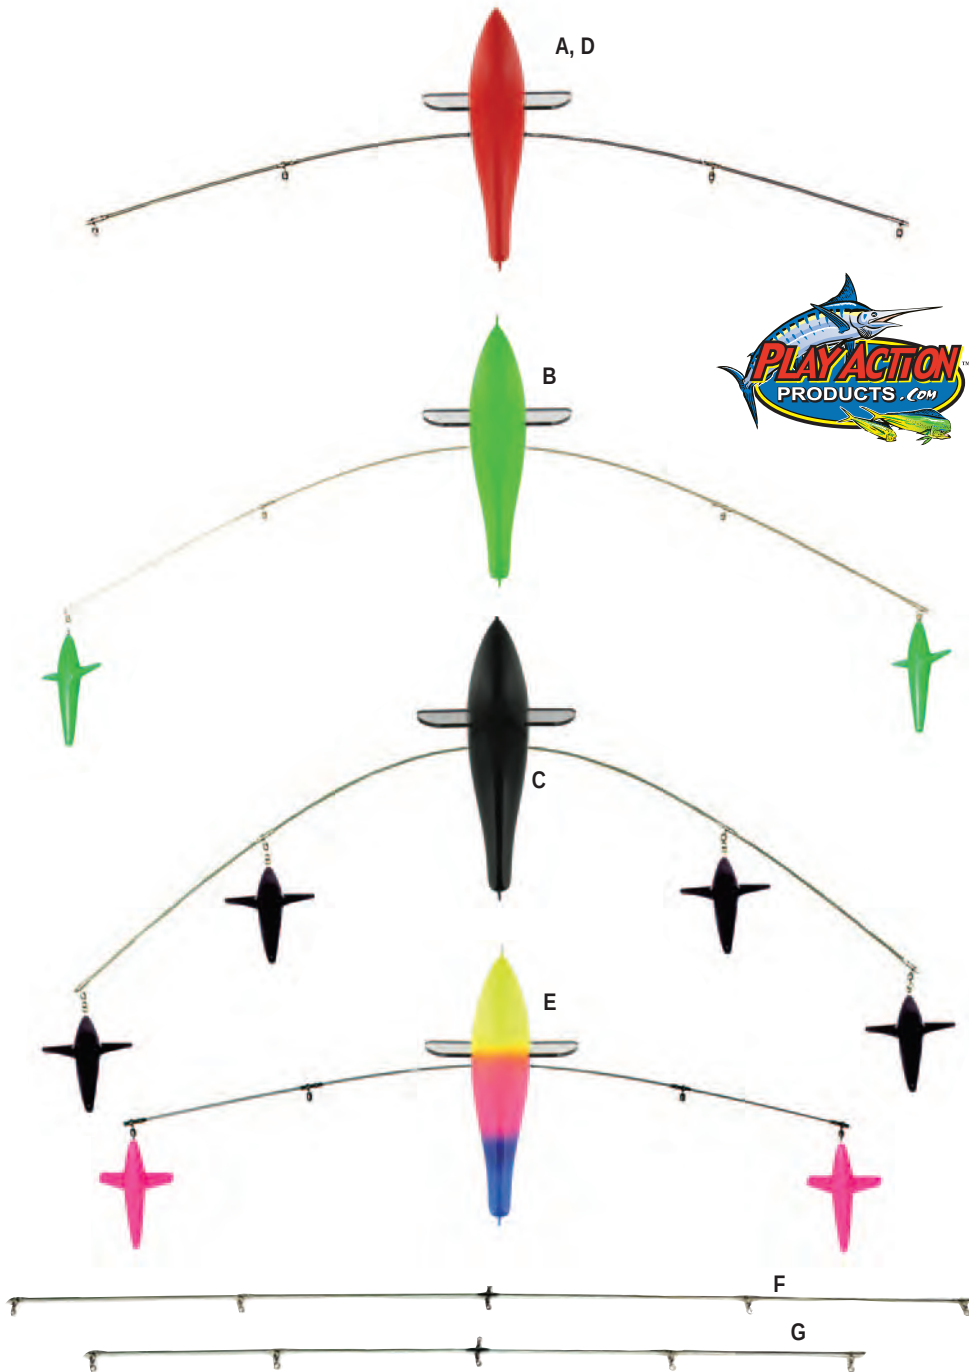

**THESE PLAY ACTION BIRDS COME IN
13" AND 7"**

**TITANIUM BIRD
& Spreader Bars**