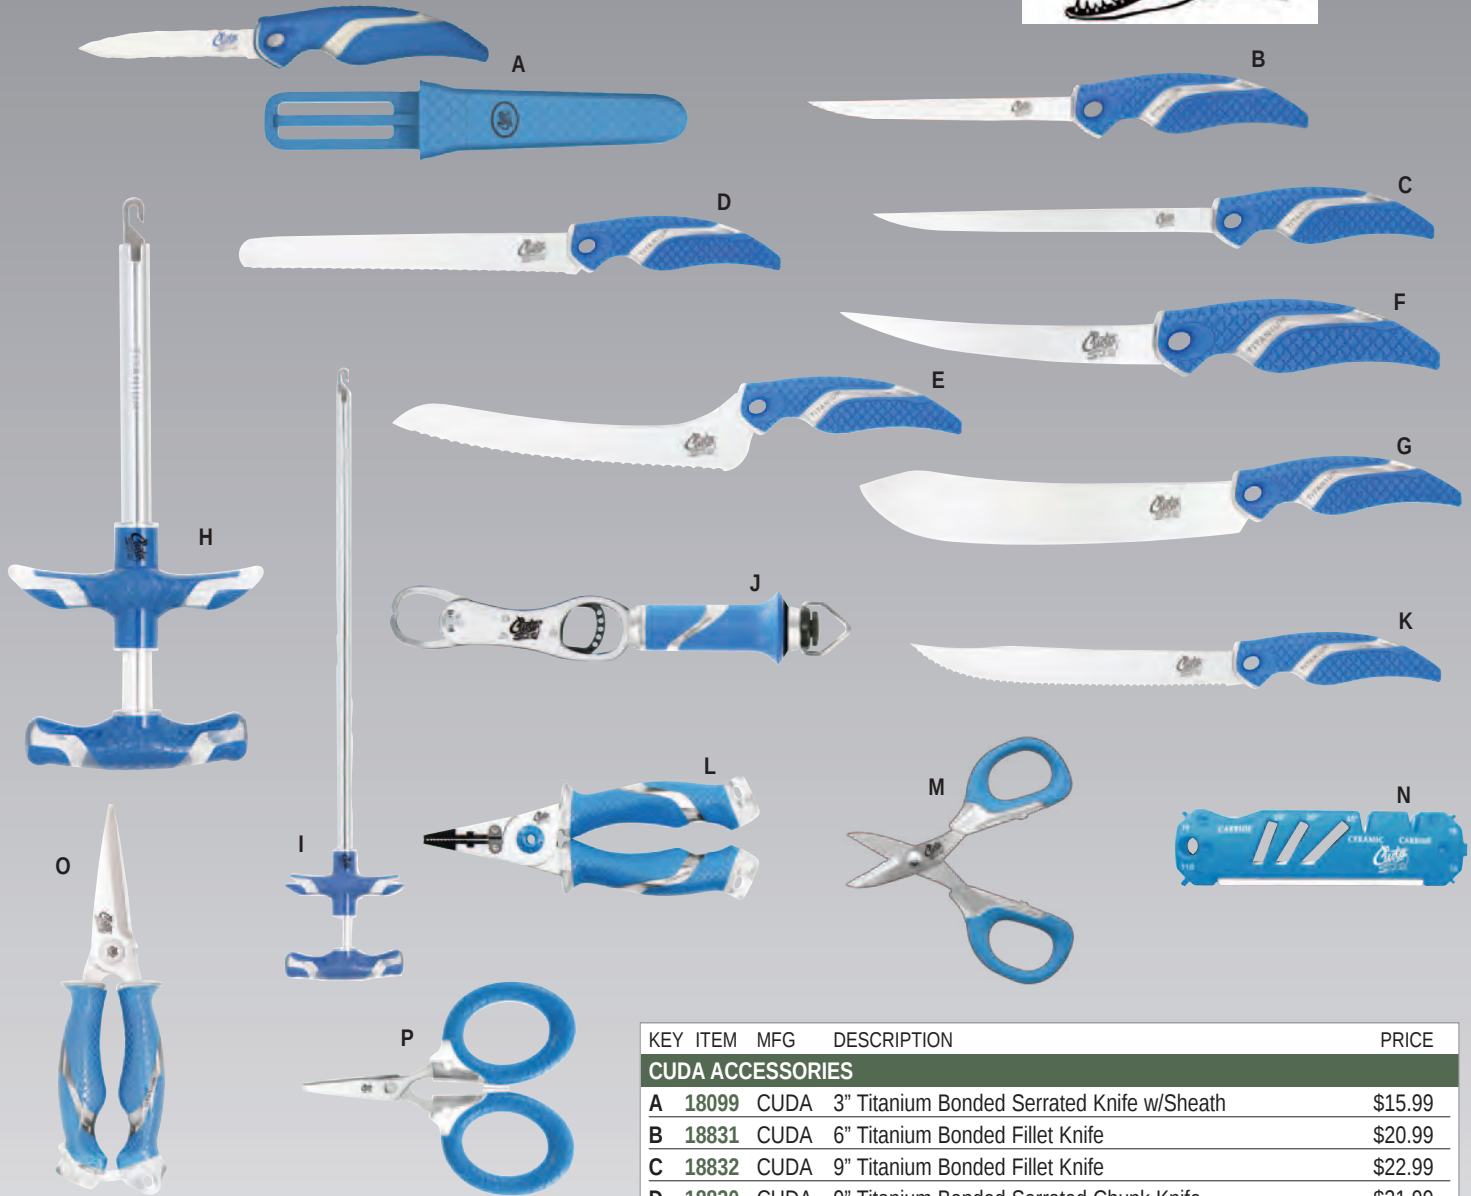

NEW

CUDA TOOLS

Cuda knives and tools are a great addition to our catalog, website, and in our store. High quality German steel of many different styles makes these knives and tools the best for all your fishing needs.

Waterproof Tape

- Water-Resistant Construction
- Tear-Resistant
- Secure End for Accurate Fish Measuring

120"

KEY	ITEM	MFG	DESCRIPTION	PRICE
CUDA ACCESSORIES				
A	18099	CUDA	3" Titanium Bonded Serrated Knife w/Sheath	$15.99
B	18831	CUDA	6" Titanium Bonded Fillet Knife	$20.99
C	18832	CUDA	9" Titanium Bonded Fillet Knife	$22.99
D	18830	CUDA	9" Titanium Bonded Serrated Chunk Knife	$31.99
E	18844	CUDA	9" Titanium Bonded Offset Serrated Knife	$26.99
F	18833	CUDA	6" Titanium Bonded Boning Knife	$22.99
G	18843	CUDA	10" Titanium Bonded Butcher Knife	$36.99
H	18835	CUDA	8.5" Titanium Bonded Dehooker	$43.99
I	18869	CUDA	18" Titanium Bonded Dehooker	$59.99
J	18847	CUDA	11.5" Gripper + 50 lb. Scale	$69.99
K	18845	CUDA	9" Titanium Bonded Serrated Knife	$26.99
L	18837	CUDA	7.5" Titanium Bonded Aluminum Pliers w/Nylon Sheath	$69.99
M	18362	CUDA	5.5" Titanium Bonded Large Braid Shears	$9.99
N	18097	CUDA	Knife and Hook Sharpener	$28.99
O	18825	CUDA	8" Titanium Bonded Snips	$20.99
P	18826	CUDA	3" Titanium Bonded Mini Braid Scissors	$6.99
Q	18135	CUDA	120" Waterproof Measuring Tape	$32.99