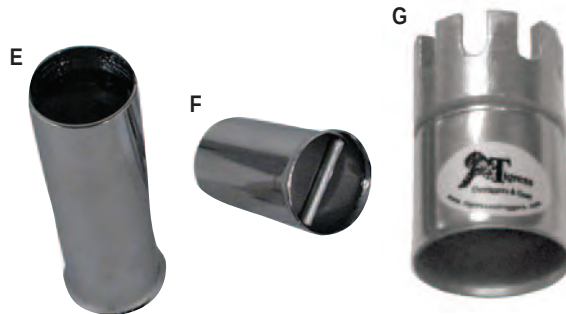

ROD HOLDERS & OUTRIGGERS

KEY	DESCRIPTION	PRICE
A AFTAG354H	Aftco Gaff – 4' Handle, 3" Hook	$159.99
B AFTAG465H	Aftco Gaff – 5' Handle, 4" Hook	$189.99
C AFTAG466H	Aftco Gaff – 6' Handle, 4" Hook	$194.99
D AFTAG586H	Aftco Gaff – 6' Handle, 5" Hook	$209.99
E FORHE4	4" Rod Holder Gimbal Lifter – Stainless Steel	$39.99
F FOREH2	2" Rod Holder Gimbal Lifter – Stainless Steel	$32.99
G TI88687	Drop In Swivel Adapter – Stainless Steel	$71.99
H TI88527	0 Degree Fixed Rod Holder – 9" x 2", 3-Hole Oval Head	$109.99
I TI88529	15 Degree Fixed Rod Holder – 9" x 2", 3-Hole Oval Head	$109.99
J TI88530	30 Degree Fixed Rod Holder – 9" x 2", 3-Hole Oval Head	$109.99

ROD HOLDERS BY TIGRESS are made with 316 stainless. These are very good rod holders for light duty fishing.