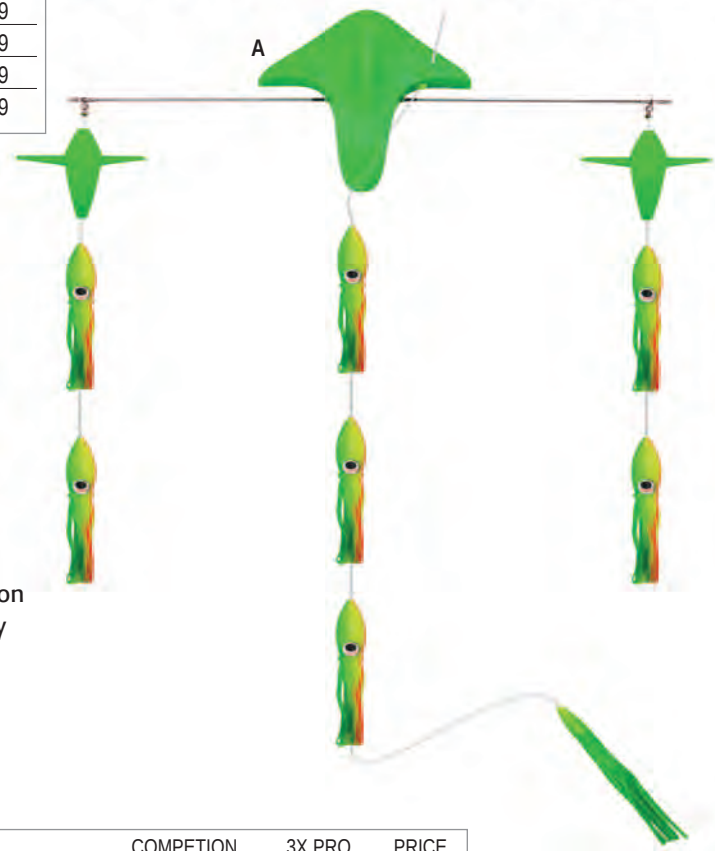

BRAID POWER PLAY 3X PRO SWIVELS

100% Stainless Steel construction with welded rings and dual-rotation ball bearing swivels, unique gun-metal black finish. Braid Power Play Swivels offer up to 3X the strength compared to brass body swivels. Snap Swivels feature super strong Tournament Snaps.

Braid Power Play 3X Pro Swivels, It's Just Better!

ITEM KEY	DESCRIPTION	COMPETITION STRENGTH	3X PRO STRENGTH	PRICE
BRAID POWER PLAY 3X PRO SNAP SWIVELS - 2 PACK				
B	BRAPP3XBB2-S 3X Pro Swivels w/ Tournament Snap- Size 2	50lb	135lb	$6.29
	BRAPP3XBB3-S 3X Pro Swivels w/ Tournament Snap- Size 3	75lb	150lb	$6.99
	BRAPP3XBB4-S 3X Pro Swivels w/ Tournament Snap- Size 4	130lb	200lb	$7.99
	BRAPP3XBB5-S 3X Pro Swivels w/ Tournament Snap- Size 5	150lb	300lb	$7.99
	BRAPP3XBB6-S 3X Pro Swivels w/ Tournament Snap- Size 6	200lb	500lb	$10.99
	BRAPP3XBB8-S 3X Pro Swivels w/ Tournament Snap- Size 8	300lb	+600lb	$19.99
BRAID POWER PLAY 3X PRO SWIVELS - 6 PACK				
C	BRAPP3XBB2 3X Pro Stainless Ball Bearing Swivels - Size 2	50lb	135lb	$14.99
	BRAPP3XBB3 3X Pro Stainless Ball Bearing Swivels - Size 3	75lb	150lb	$15.99
	BRAPP3XBB4 3X Pro Stainless Ball Bearing Swivels - Size 4	130lb	300lb	$17.99
	BRAPP3XBB5 3X Pro Stainless Ball Bearing Swivels - Size 5	150lb	400lb	$19.99
	BRAPP3XBB6 3X Pro Stainless Ball Bearing Swivels - Size 6	200lb	500lb	$22.99
	BRAPP3XBB8 3X Pro Stainless Ball Bearing Swivels - Size 8	300lb	+600lb	$35.99