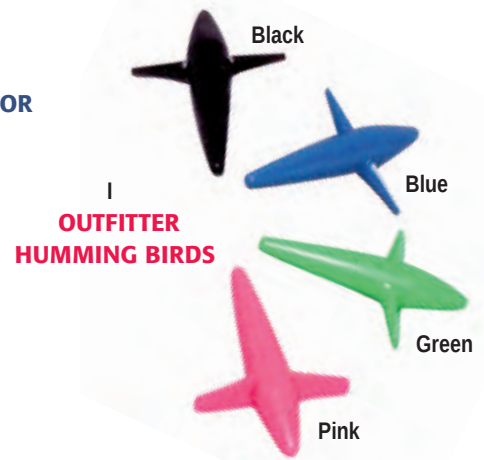

**SPECIFY BIRD COLOR
WHEN ORDERING**

**We can put
together any bird
combination on
any bar that you
would like.
JUST ASK!**

FREE SHIPPING on all orders - except for oversized items