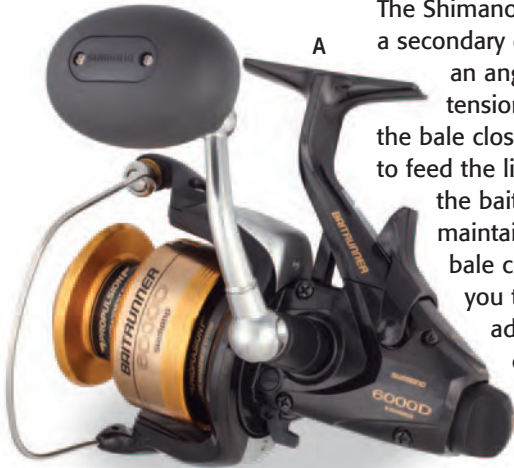

### TALICA 2 SPEED SERIES

Shimano Talica is the pinnacle of the small, 2-speed lever drag reel market. Designed from the ground up to be an excellent casting reel with an ultra-smooth and powerful drag system to handle long battles. These reels were purpose built to take advantage of modern braided lines and shorter fluorocarbon leaders. Talica Reels are available in sizes to tackle a variety of offshore fish from the football size tuna, to record setting class pelagic species.

Shimano's Calcutta 400 and 700 reels are available with a levelwind to guide the line evenly on the spool. If you enjoy more casting and retrieving of artificial lures, the Calcutta levelwind model is your best choice.

### TRINIDAD

The first time you catch a fish on the Trinidad, you'll be amazed at the combination of speed and power, and what that can mean in landing big fish. The new 6.2:1 speed, massive main gear and new power handle all work together to provide exceptional performance. If you want a reel with the power to grind on a tuna or get a big fish off the bottom, Trinidad is the right choice! The new Trinidad is lighter, smaller, and more compact. This is the best casting reel available.

### BAITRUNNER SERIES

The Shimano Baitrunner provides a secondary drag system that allows an angler to feed out line in tension-controlled freespool with the bale closed. This enables the angler to feed the line out, let the fish take the bait and run, while still maintaining line control with the bale closed. The Baitrunner gives you the ultimate fishing advantage, whether you're dropping bait back to fish from your boat or working jetties for stripers.