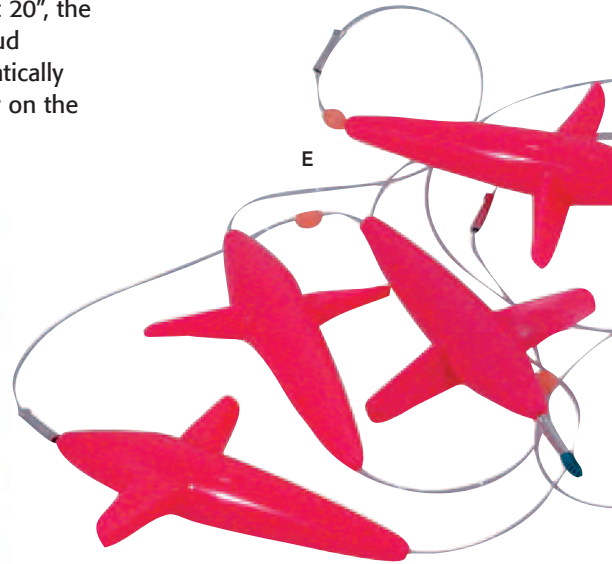

PLAY ACTION BRAID PRODUCTS

Play Action makes the best teasers available today, bar none! Careful attention to appearance, action, durability and attractiveness to the fish all impact design and manufacturing of these products. At 20", the Big Kahuna is the "grand master" teaser for all big game fish, producing a rattle loud enough to draw fish from extreme depths. Bowling Pins are designed to move erratically side-to-side at a depth of 1' to 3' below the surface, while the Flock of Birds flutter on the surface like fleeing bait fish.

KEY ITEM	MFG	DESCRIPTION	PRICE
PLAYACTION BRAID			
A	PACBK20GYB	PLAYACTION Custom Big Kahuna Teaser-green, yellow, blue 20 inch	$109.99
B	PACBK20BPW	PLAYACTION Custom Big Kahuna Teaser-blue, pink, white, black 20 inch	$109.99
C	PACBK20WBB	PLAYACTION Custom Big Kahuna Teaser-white, blue, black 20 inch	$109.99
D	PACBK20BP	PLAYACTION Custom Big Kahuna Teaser-black, purple 20 inch	$109.99