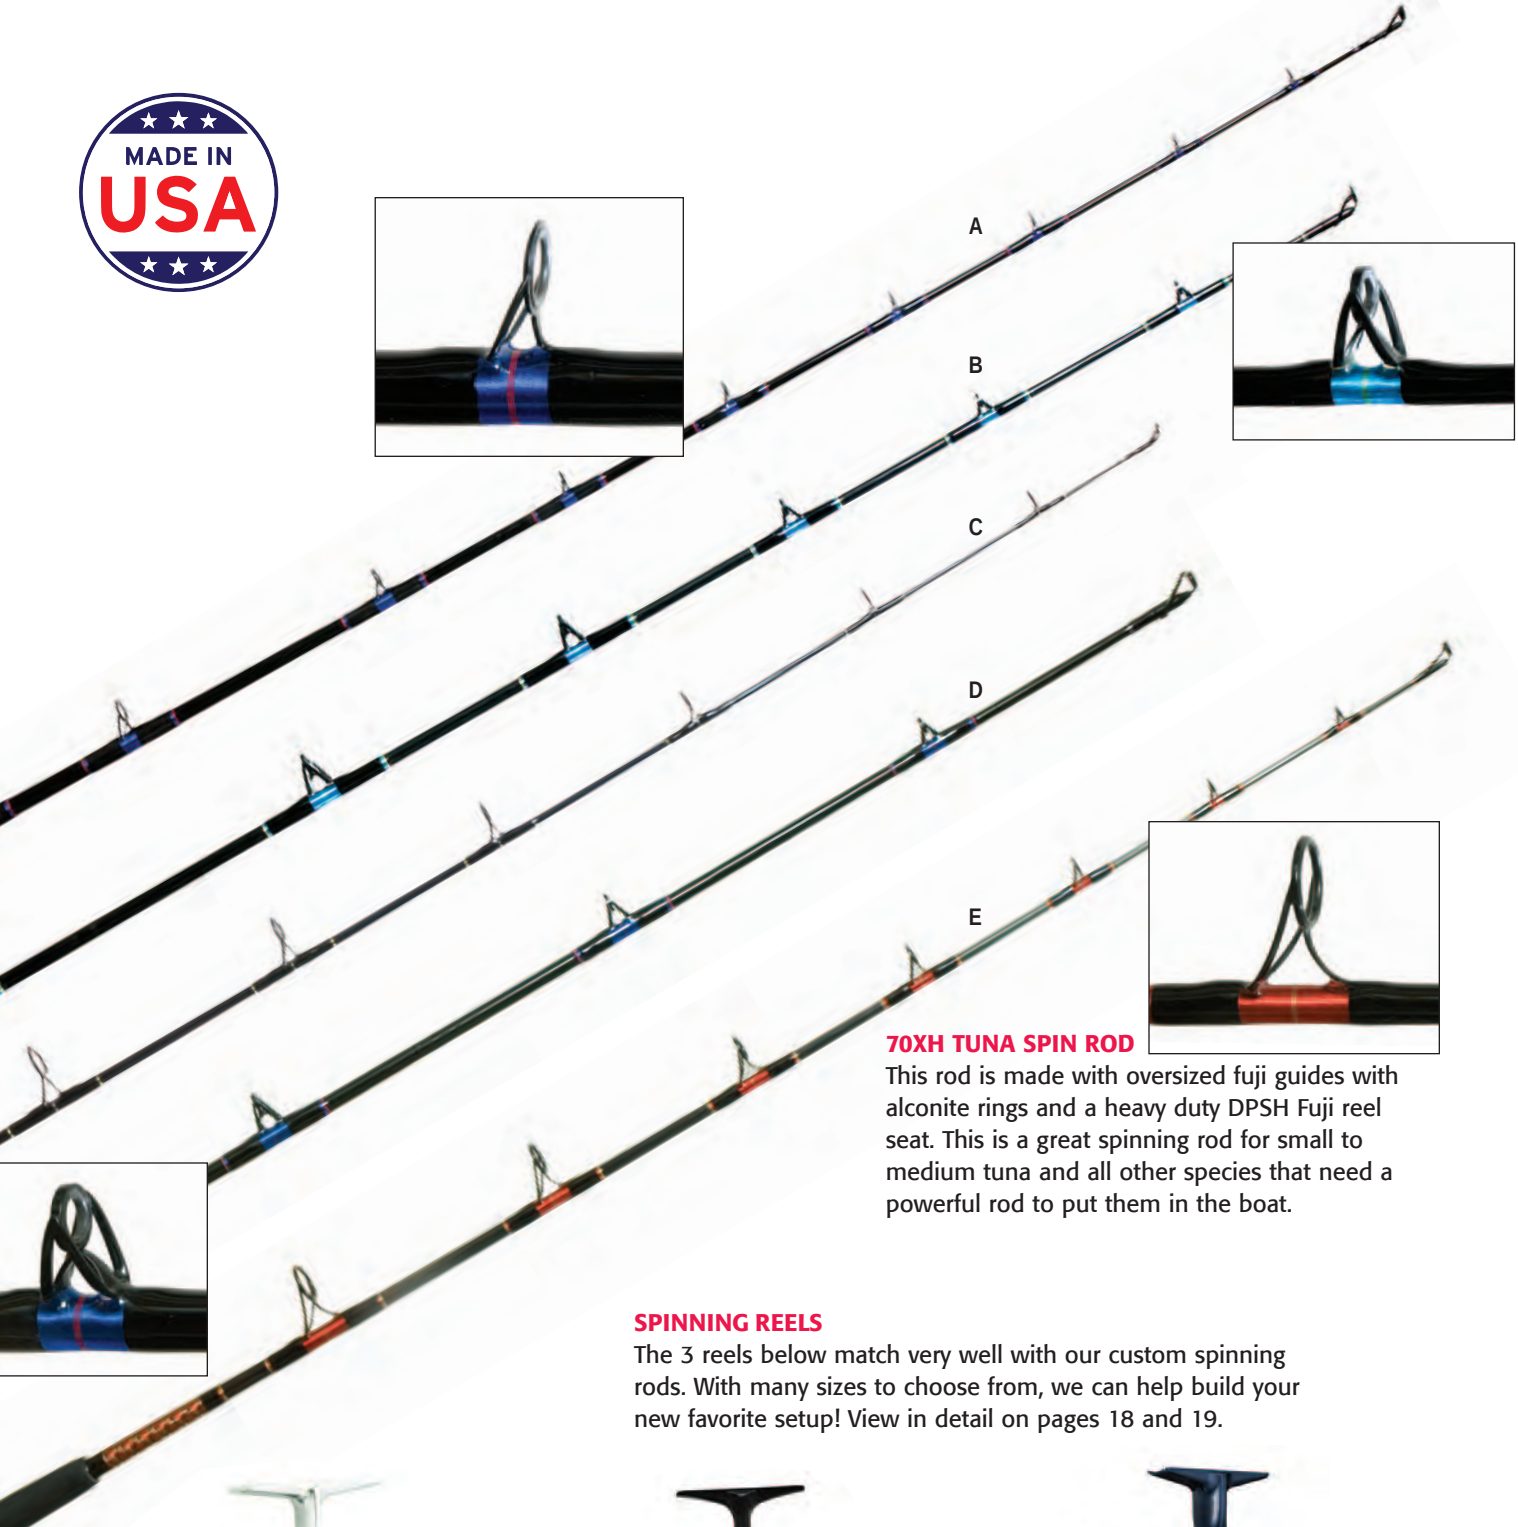

**STANDUP—THE ULTIMATE CHALLENGE FOR FIGHTING GIANT BLUEFIN TUNA!** Fighting tuna standup is "ultimate sport fishing." Rods like our new short stroke series are landing fish up to 1000 lbs! Be sure to check out these high-performance rods matched with selected Shimano Tiagra, Okuma Makaira, and Accurate reels on our "Combos" page.

**Our live bait spinning rods are made with Calstar and Seeker blanks, along with Fuji guides and Fuji reel seats. The conventional live bait rods are made with the finest E-glass on the market today. The Cod and Grouper jigging rod is made with heavy duty E-glass that we think is the best rod for this type of fishing.**