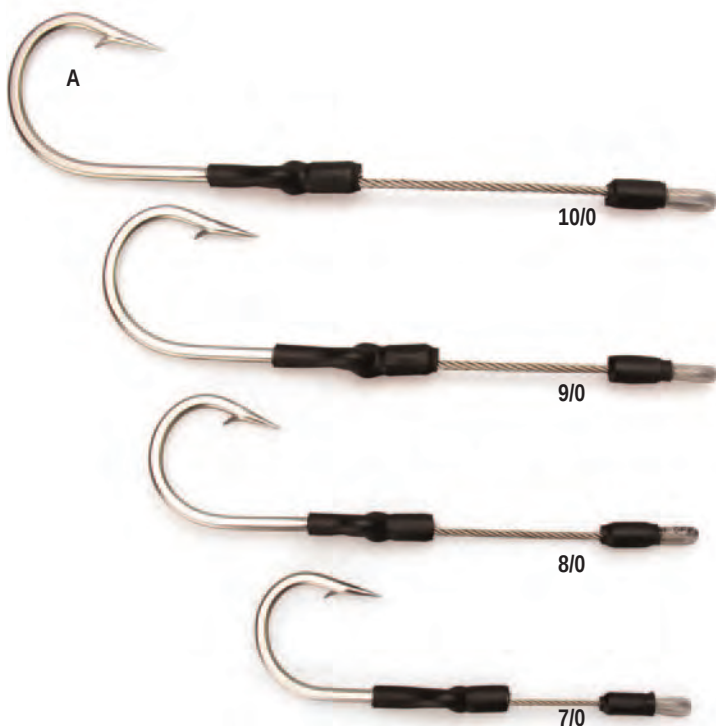

# FATHOM OFFSHORE

**F**athom Offshore accessories are a great addition to our product line. The stainless trolling hooks have become the go-to hook for the serious offshore angler.

The hooksets are built with 49 strand 7x7 aircraft cable, ranging from 480 to 920 lb. This is the absolute strongest connection for all of your trolling lures. Rubber bands, chafe tube, shrink wrap and hookset locks are all you will need when rigging your trolling lures.