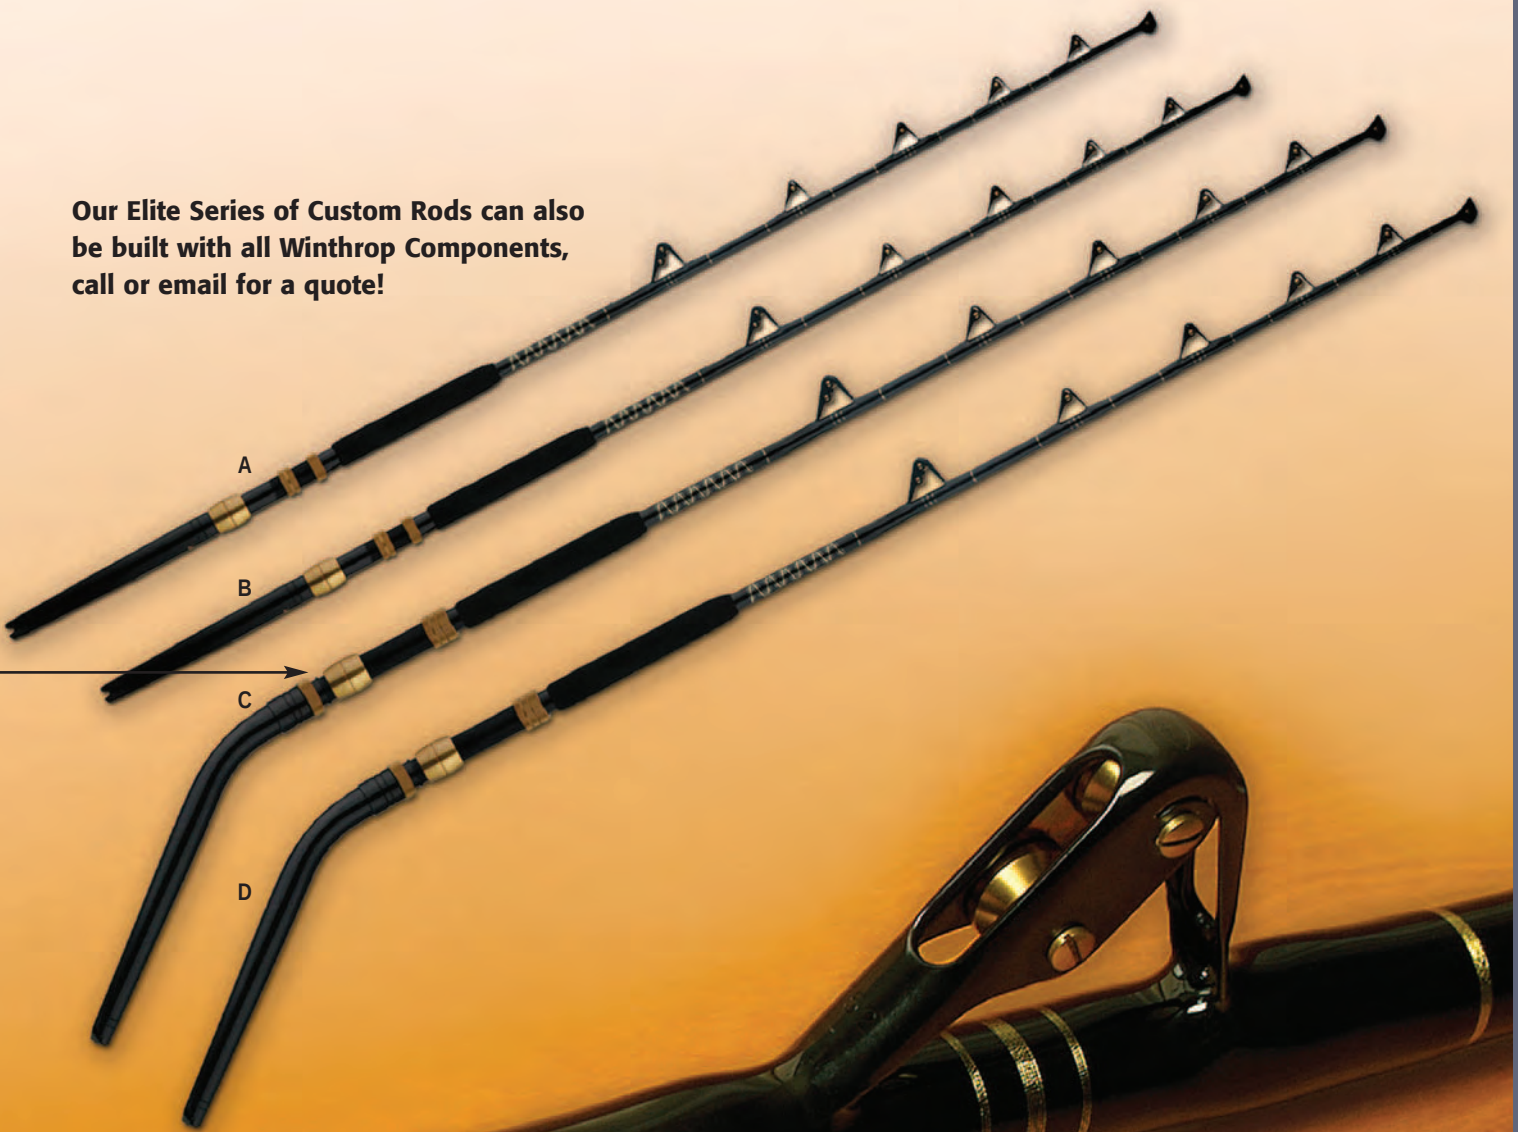

Our Elite Series of Custom Rods can also be built with all Winthrop Components, call or email for a quote!

Rods

FREE SHIPPING on all orders - except for oversized items