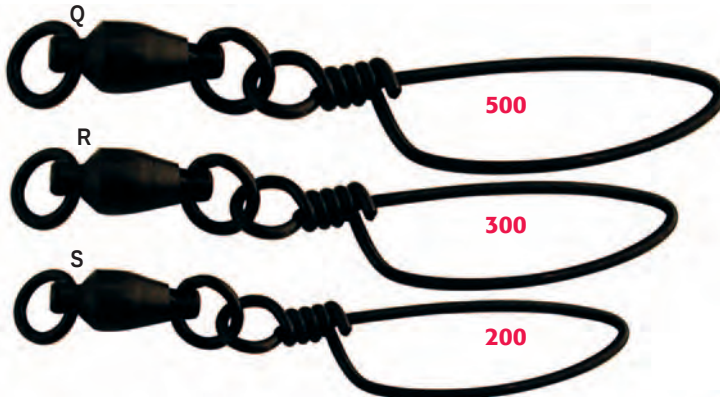

TOURNAMENT SNAP SWIVELS

KEY ITEM	DESCRIPTION	PRICE
DIAMOND ACCESSORIES		
J	MOMDB300 Momoi Latch Swivels - 300 lb - 6pk	$34.99
K	MOMDB200 Momoi Latch Swivels - 200 lb - 6pk	$25.99
L	DFPB300 300lb Ball Bearing Swivels with welded rings - 6pk	$21.99
M	DFPB200 200lb Ball Bearing Swivels with welded rings - 6pk	$19.99
N	DFPB150 150lb Ball Bearing Swivels with welded rings - 6pk	$16.99
O	DFPB75 75lb Ball Bearing Swivels with welded rings - 6pk	$15.99
P	DFPB 50 50lb Ball Bearing Swivels with welded rings - 6pk	$14.99
Q	DFPBCL500 500lb Ball Bearing Tournament Snap Swivel - 2pk	$17.99
R	DFPBCL300 300lb Ball Bearing Tournament Snap Swivel - 2pk	$9.99
S	DFPBCL200 200lb Ball Bearing Tournament Snap Swivel - 2pk	$8.99
	DFPBCL150 150lb Ball Bearing Tournament Snap Swivel - 2pk	$7.99
	DFPBCL75 75lb Ball Bearing Tournament Snap Swivel - 2pk	$6.99
T	OFRB64 #64 Rubber Bands - Black 1/4lb	$4.99
	OFRB641 #64 Rubber Bands - Black 1 lb	$14.99
	OFRB32 #32 Rubber Bands - Black 1/4lb	$4.99
	OFRB321 #32 Rubber Bands - Black 1 lb	$14.99
U	BALSL Balloon Sliders 10pk	$2.99
V	FORRB Rigging Bands - 250pk	$9.99
W	OFB11 11" Qualatex Balloons/100pk	$29.99