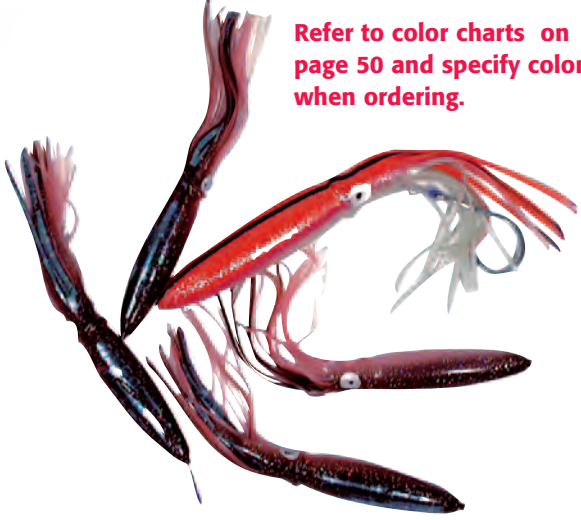

C

Refer to color charts on page 50 and specify color when ordering.