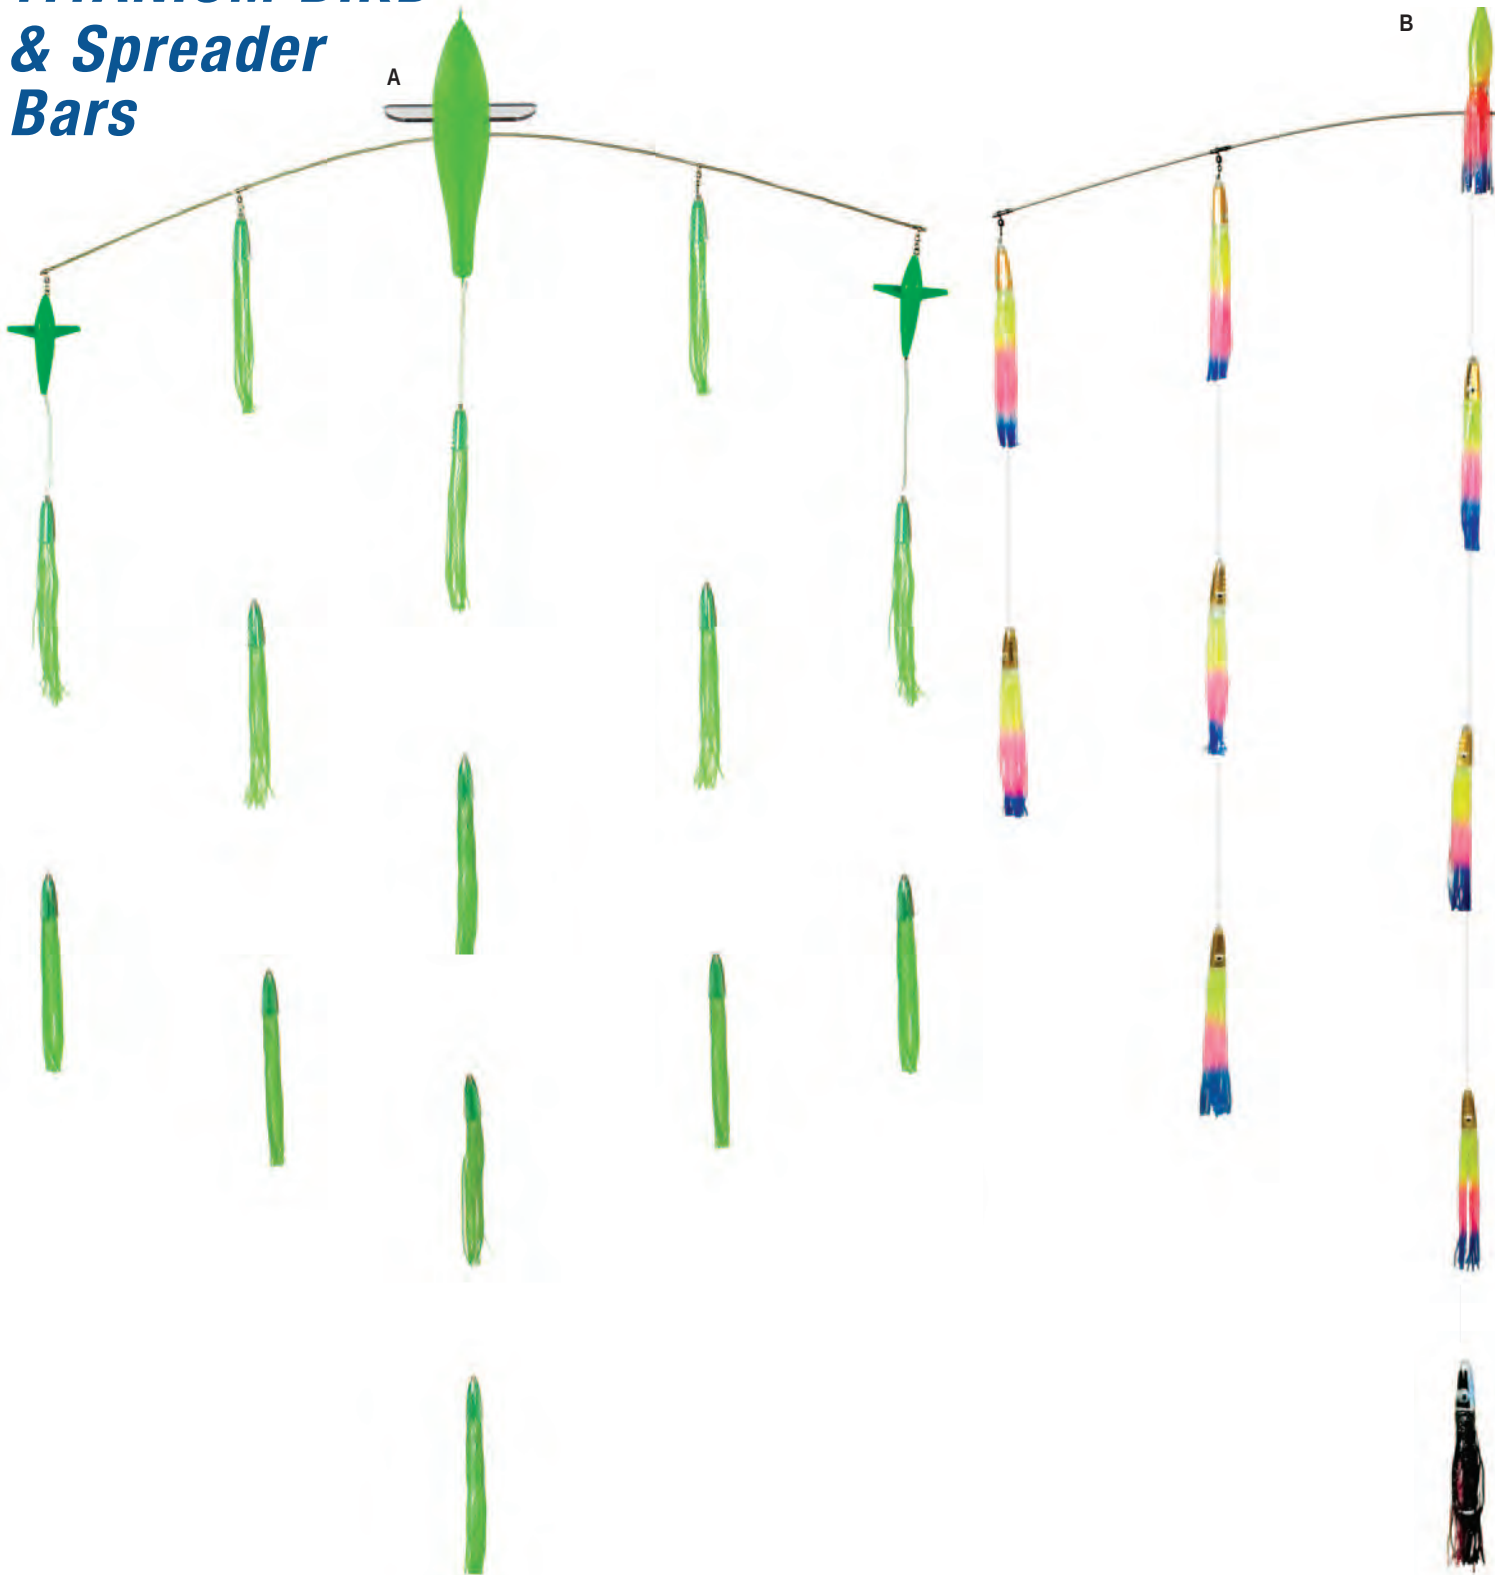

TITANIUM BIRD & Spreader Bars

CUSTOM SPREADER RIGS WITH BAGS

KEY ITEM	DESCRIPTION	PRICE
A FOSBMGM14-48	48" Titanium 3 Bird Bar w/ 14 - 9" Green Machines	$269.99
B FOFORA14-48	48" Titanium Spreader Bar w/14 9" Rainbow Machines	$199.99
C FOBM14-48	48" Titanium Spreader Bar w/14 9" Black Magic Machines	$199.99
D FOTSB3	Outfitter 3' Titanium Spreader bar	$22.99
E FOTSB4	Outfitter 4' Titanium Spreader bar	$24.99