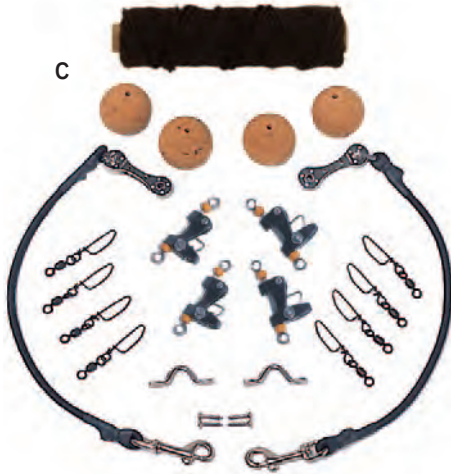

ACCESSORIES