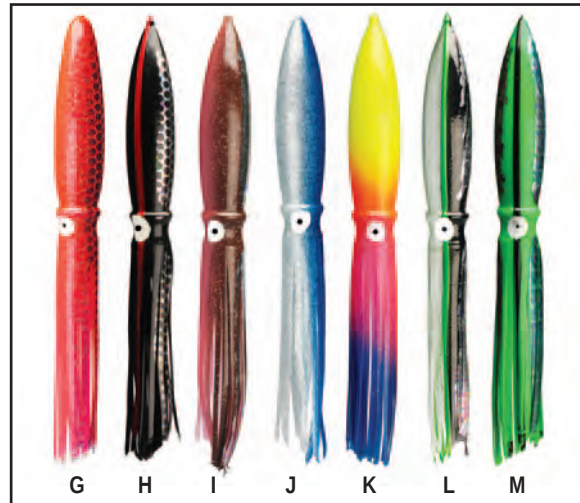

TITANIUM Bird & Spreader Bars

Ongoing developments in the design of artificial squids and lures continue to make the sport more satisfying for all big game fishermen. Our selection of Fisherman's Outfitter squids, lures and rigs represents the most effective, high-quality product on the market today. Many are custom products available only through Fisherman's Outfitter.

Refer to the Squid Color Chart below and order by letter.