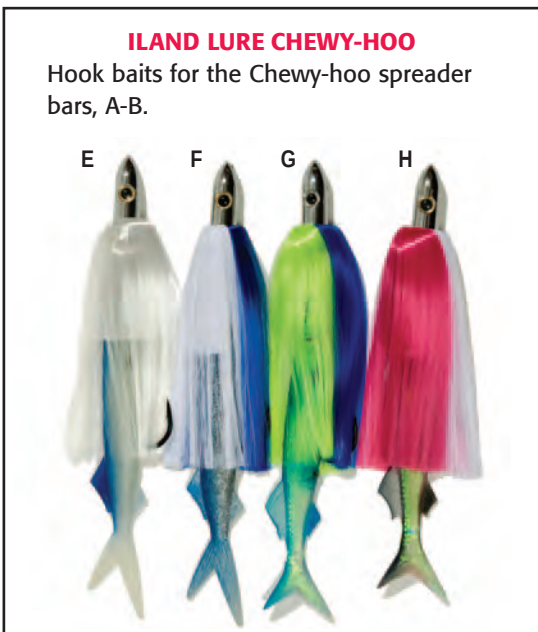

36" GREEN MACHINE BIRD BAR

This spreader bar can be trolled from 8-10 knots. This bar produces yellow fin and blue fin on a consistent basis. This Green Machine bar can also be made with rainbow machines and black diamond machines, which are letters J and K.