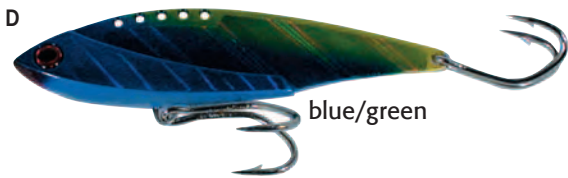

# PLAY ACTION BRAID LURES

The following are the colors in which Fisherman's Outfitter is offering the Braidrunner:

A

B

C

D

blue/green

E