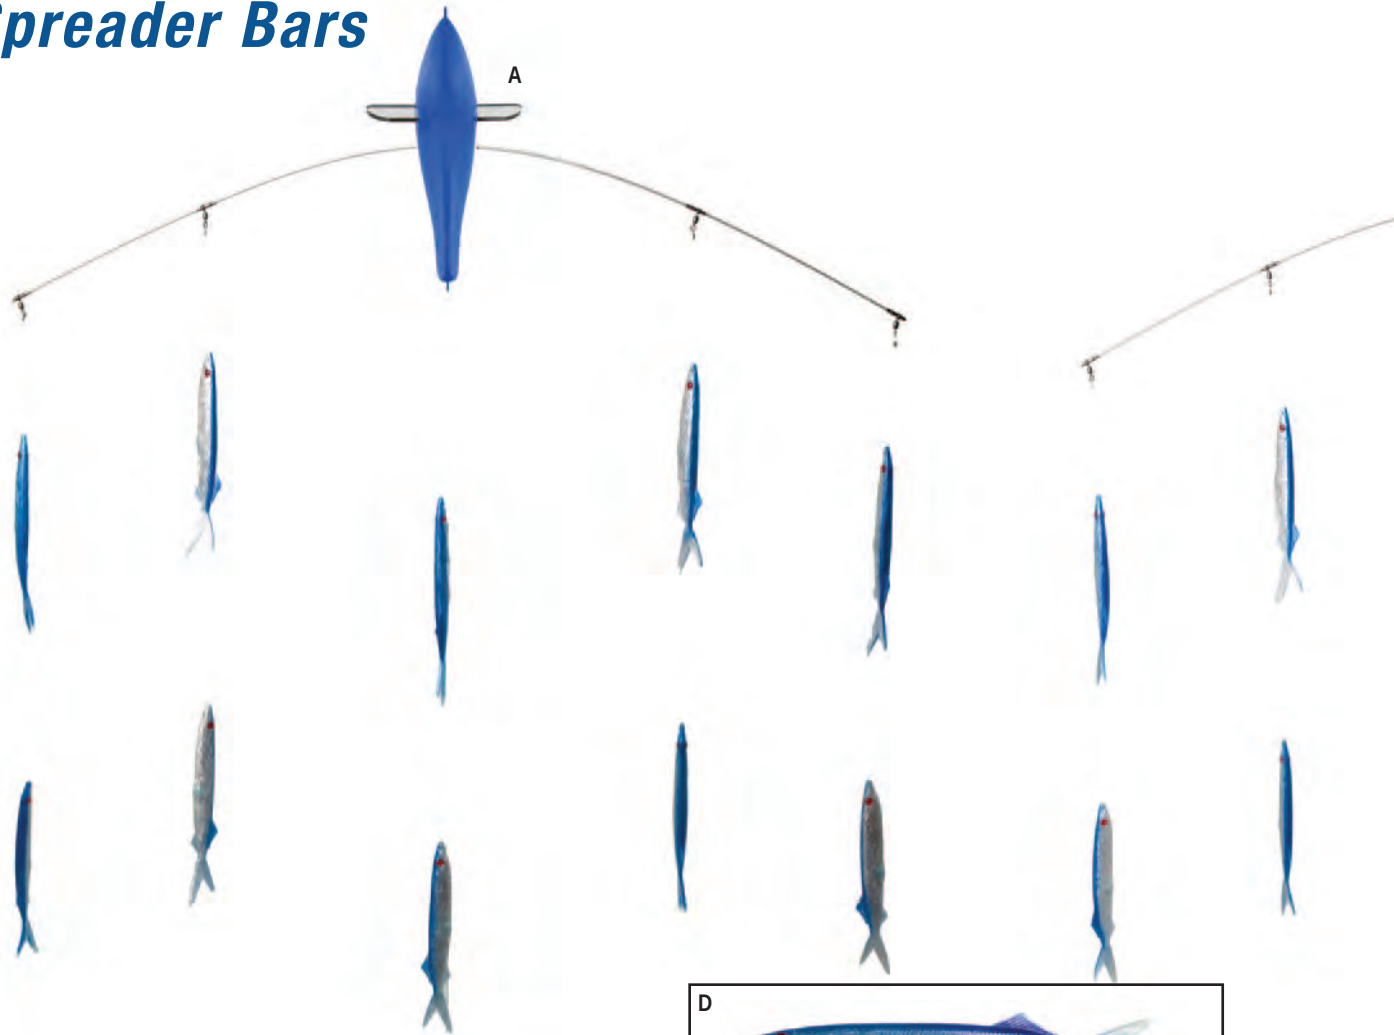

TITANIUM BIRD & Spreader Bars

MOST POPULAR SPREADER

ALL OF THESE SPREADER BARS

were used extensively by Fisherman's Outfitter and selected captains on the east coast for many years. These spreader bars prove to be very effective trolling at speeds 6-8 knots. The two chewy-hoo spreader bars (A & B) have been working great, especially where bally-hoo or half beaks are found. These bars are great for big eye, yellow fin, blue fin tuna, dorado, sailfish and marlin.