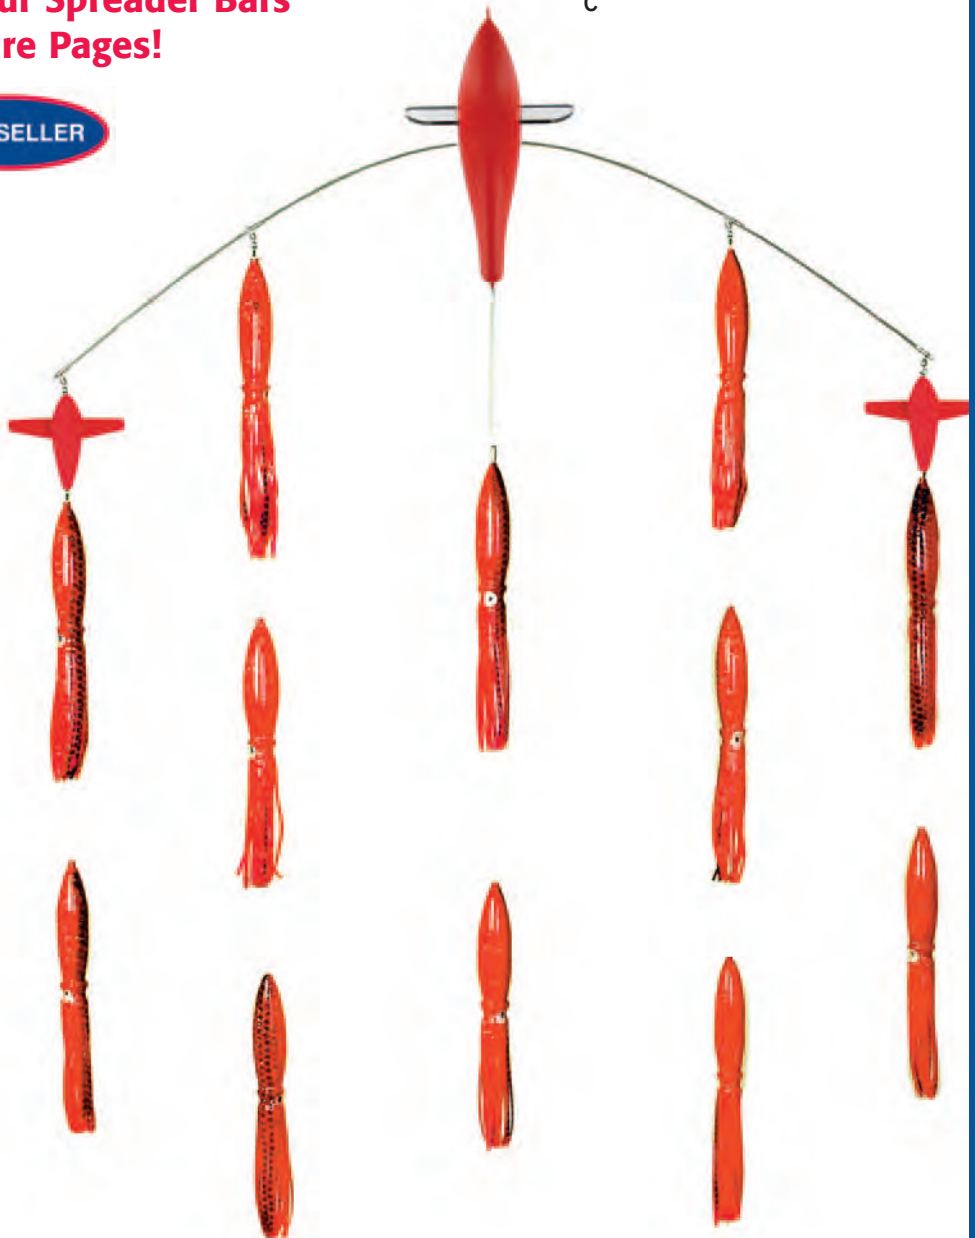

Welcome to our Spreader Bars and Lure Pages!

C

BEST SELLER

36" TITANIUM BIRD BAR 8-13" SQUID

Single Bird Rigged on a 36" Fisherman's Outfitter Titanium Bird Bar with 8-13" Squid!

Good for both fast and slow trolling, items B and C are Outfitter Custom Spreader Rigs with Fisherman's Outfitter Titanium Bird Bars. Combining the teasing power of birds that create tremendous commotion with the proven attraction of Outfitter squids, these are deadly rigs!

All rigs are available with squids in any of fifteen colors. Please refer to the Squid Color Chart on the opposite page, and be sure to specify the color on your order.

CUSTOM SPREADER RIGS WITH BAGS

KEY ITEM	DESCRIPTION	PRICE
A FOSB48-15-18	48" Bar w/ 15 x 18" Squid + Bag	$229.99
FOSB48-11-18	48" Bar w/ 11 x 18" Squid + Bag	$199.99
FOSB48-15-13	48" Bar w/ 15 x 13" Squid + Bag	$179.99
FOSB48-13-13	48" Bar w/ 13 x 13" Squid + Bag	$164.99
B FOSB36-8-13	36" Single Bird Bar w/ 8 x 13" Squid + Bag	$199.99
FOSB36-14-9	36" Single Bird Bar w/ 14 x 9" Squid + Bag	$169.99
C FOSB48-14-13	48" Triple Bird Bar w/ 14 x 13" Squid + Bag	$249.99
SINGLE SQUIDS		
FO001-18	18" Unrigged Squid - Single	$10.99
FO001-13	13" Unrigged Squid - Single	$7.99
FO001-9	9" Unrigged Squid - Single	$5.99
D FOS18-3PK	18" Stinger Hook Baits - 3 Pack + Bag*	$69.99
FOS13-3PK	13" Stinger Hook Baits - 3 Pack + Bag*	$59.99
FOS9-3PK	9" Stinger Hook Baits - 3 Pack + Bag*	$49.99

48" TRIPLE BIRD BAR W/ 14 X 13" SQUID

One of our most popular spreader bars for drawing in big fish. Featuring 3 teaser birds and 14 x 13" Squids for maximum splash and minimal drag. Like all of our spreader bars, this is built using a titanium spreader bar.

* Pick any 3 colors for your hook baits from the Squid Color Chart on page 50.

FREE SHIPPING on all orders - except for oversized items