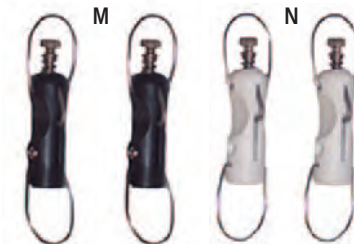

FREE SHIPPING on all orders - except for oversized items