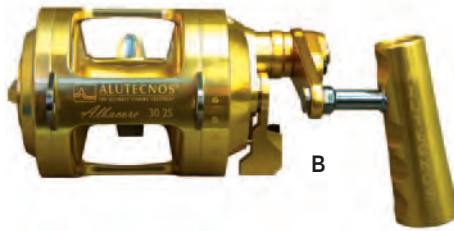

**OTHER COMBOS ARE AVAILABLE WITH SPECIAL PRICING. PLEASE CALL US 1-800-500-TUNA**

A

**STAND-UP COMBOS**

B

C

**JIGGING/PITCH BAIT COMBOS**

**NEW**

**NEW SHIMANO TEREZ RODS**

These new Shimano Terez rods feature Spiral X + High-Power X Blanks + Heavy Duty Aluminium Reel Seats

D

A

B

C

E, F

| KEY ITEM                           | PRICE    |
|------------------------------------|----------|
| <b>SHIMANO REEL &amp; F.O. ROD</b> |          |
| A SHMTI30WLRSA                     | \$669.99 |
| E ST56HRAB30-80                    | \$519.99 |

| KEY ITEM                             | PRICE     |
|--------------------------------------|-----------|
| <b>ALUTECNOS REEL &amp; F.O. ROD</b> |           |
| B ALT3000A 2 Speed                   | \$963.99  |
| E ST56HRAB30-80                      | \$519.99  |
| <b>COMBO PRICE</b>                   | \$1429.99 |

| KEY ITEM                         | PRICE     |
|----------------------------------|-----------|
| <b>OKUMA REEL &amp; F.O. ROD</b> |           |
| C MK30II 2 Speed                 | \$619.99  |
| E ST56HRAB30-80                  | \$519.99  |
| <b>COMBO PRICE</b>               | \$1089.99 |