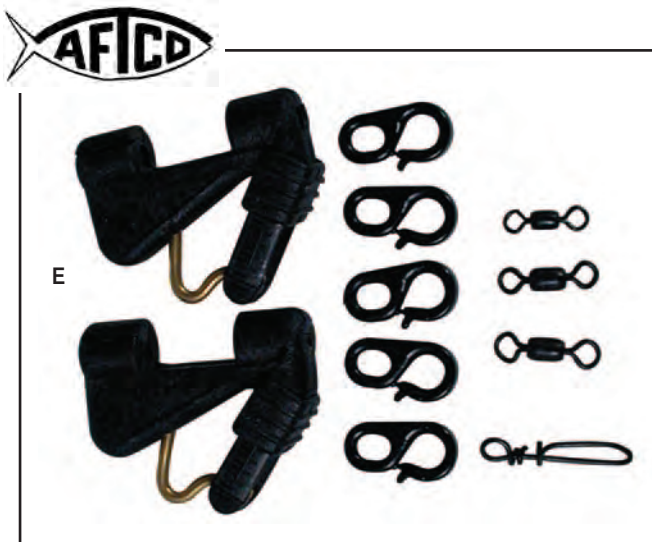

FREE SHIPPING on all orders - except for oversized items